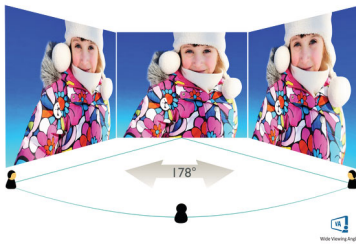

Perfectly designed for your space

- VESA mount allows for flexibility

PHILIPS

LCD monitor
V Line 27" (68.6 cm), 1920 x 1080 (Full HD)

271V8L/00

Highlights

VA display

The Philips VA LED display uses an advanced multi-domain vertical alignment technology that gives you super-high static contrast ratios for extra-vivid and bright images. While standard office applications are handled with ease, it is especially suitable for photos, web browsing, films, gaming and demanding graphical applications. Its optimised pixel management technology gives you a 178/178 degree extra-wide viewing angle, resulting in crisp images.

Specifications

Picture/Display

- LCD panel type: VA LCD
- Backlight type: W-LED system
- Panel Size: 27 inch/68.6 cm
- Display Screen Coating: Anti-Glare, 3H, Haze 25%
- Effective viewing area: 597.9 (H) x 336.3 (V)
- Aspect ratio: 16:9
- Maximum resolution: 1920 x 1080 @ 75 Hz*
- Pixel Density: 82 PPI
- Response time (typical): 4 ms (GtG)*
- Brightness: 250 cd/m²
- Contrast ratio (typical): 3000:1
- SmartContrast: Mega Infinity DCR
- Pixel pitch: 0.3114 x 0.3114 mm
- Viewing angle: 178° (H)/178° (V), @ C/R > 10
- Flicker-free
- Display colours: 16.7 M
- Scanning Frequency: 30-85 kHz (H)/48-75 Hz (V)
- LowBlue Mode
- EasyRead
- sRGB
- Adaptive sync